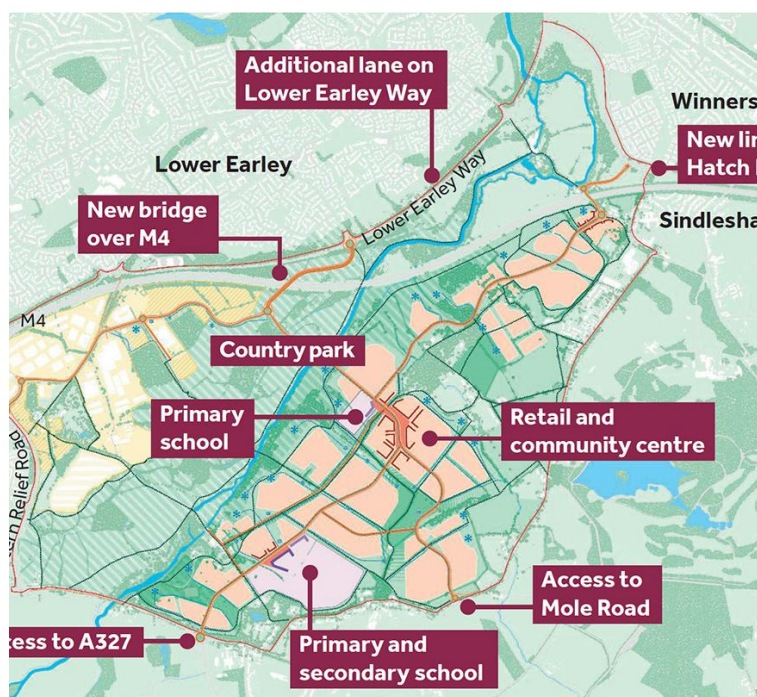

26 JULY ALIVE 5

FULFILLING OUR **PURPOSE** - SAUL/PAUL

TIME TO CHAT & EXPLORE

Will you join a Prayer Walk, asking God for a new church for Loddon Garden Village?

Prayer Walk the Site

Meet at Shinfield Community Church on
Sun 26 April at 3pm